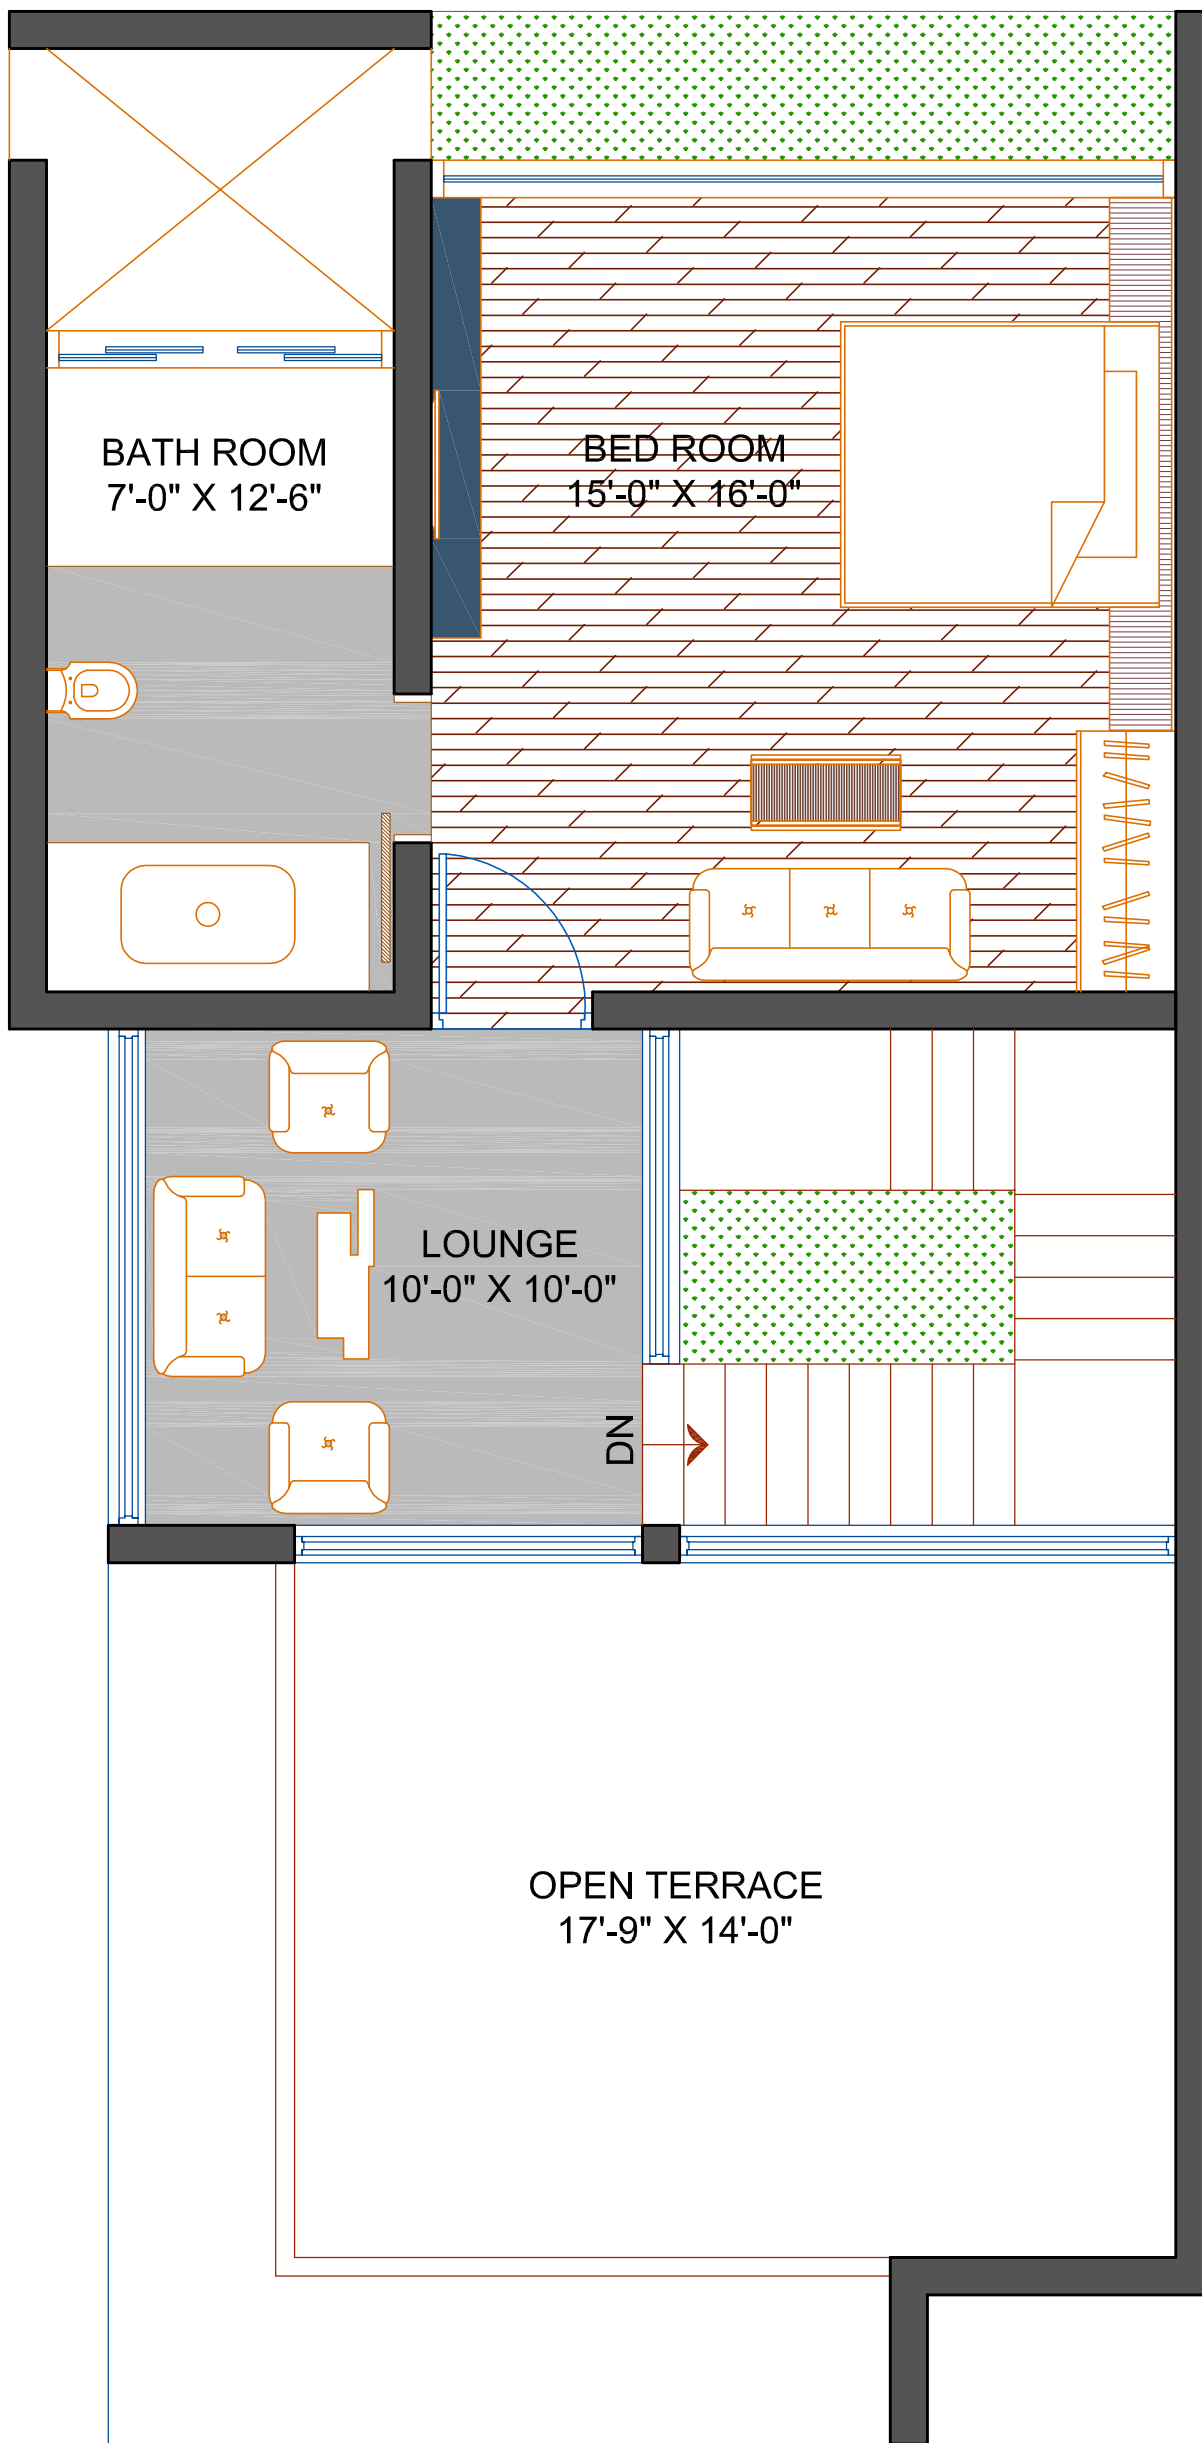

PROJECT

TARANGA TRANCE

AT SATLASANA

DRAWN BY.

SCALE

DATE

DRG.NO.

REV.

INCREATION

ARCHITECTURE & INTERIOR DESIGN

HARSH 9924249977

KEJUL 9909286947

info.increation@gmail.com

CLIENT :
SHRI.HIMANSHUBHAI PATEL

COTTAGE GROUND FLOOR
1BHK

N.T.S

04-07-14

00

00

PROJECT	TARANGA TRANCE		DRAWN BY.	SCALE	DATE	DRG.NO.	REV.	INCREATION ARCHITECTURE & INTERIOR DESIGN HARSH 9924249977 KEJUL 9909286947 info.increation@gmail.com
	CLIENT :	AT SATLASANA						
	SHRI.HIMANSHUBHAI PATEL							